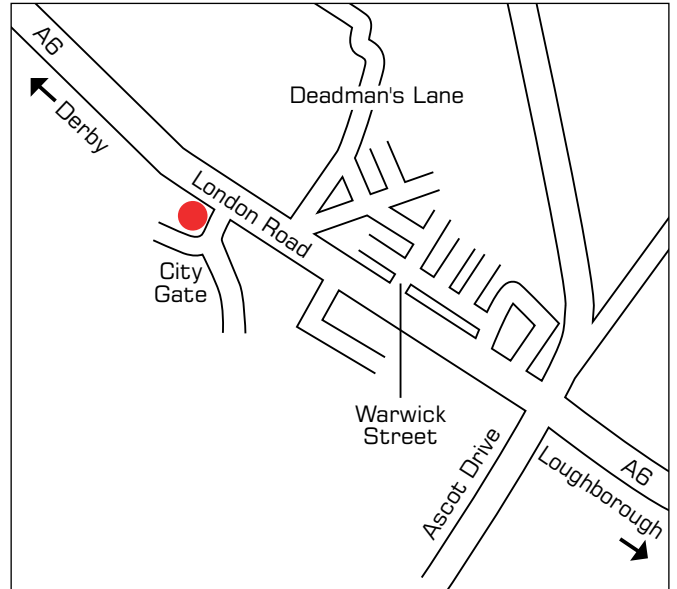

## Derby

600 City Gate,  
London Road,  
Derby  
DE24 8WY

Tel • (01332) 388600  
Fax • (01332) 388606