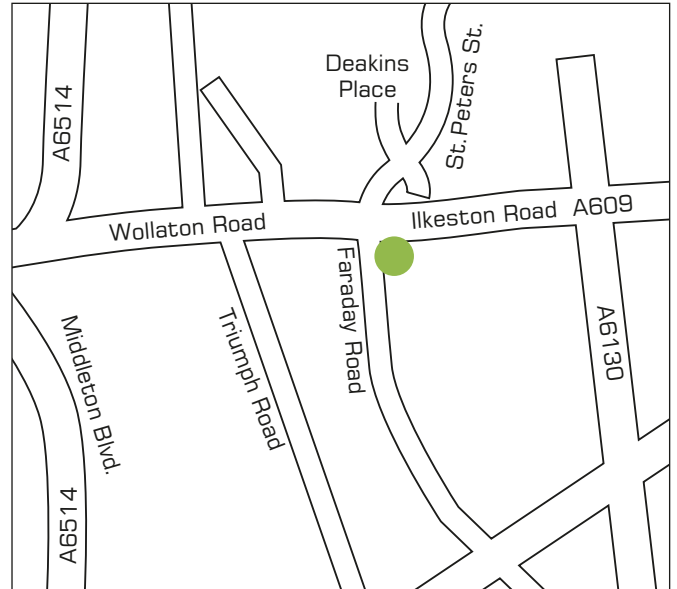

Nottingham

265 Ilkeston Road
Nottingham
NG7 3FY

Tel • (0115) 841 8855
Fax • (0115) 841 8866

Opening Hours

Monday - Friday 08:30 to 17:00 hours
Saturday 09:00 to 16:00 hours
Sunday 10:00 to 16:00 hours