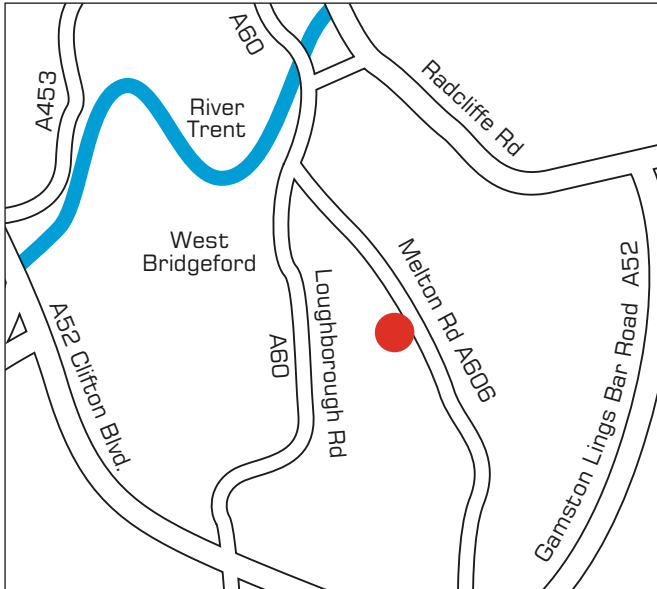

West Bridgford, Nottingham

Unit 7 Ludlow Hill Road,
West Bridgford,
Nottingham
NG2 6HF

Tel • (0115) 9234640
Fax • (0115) 9235140

Opening Hours

Monday - Friday 07:30 to 17:00 hours
Saturday 08:00 to 12:00 hours